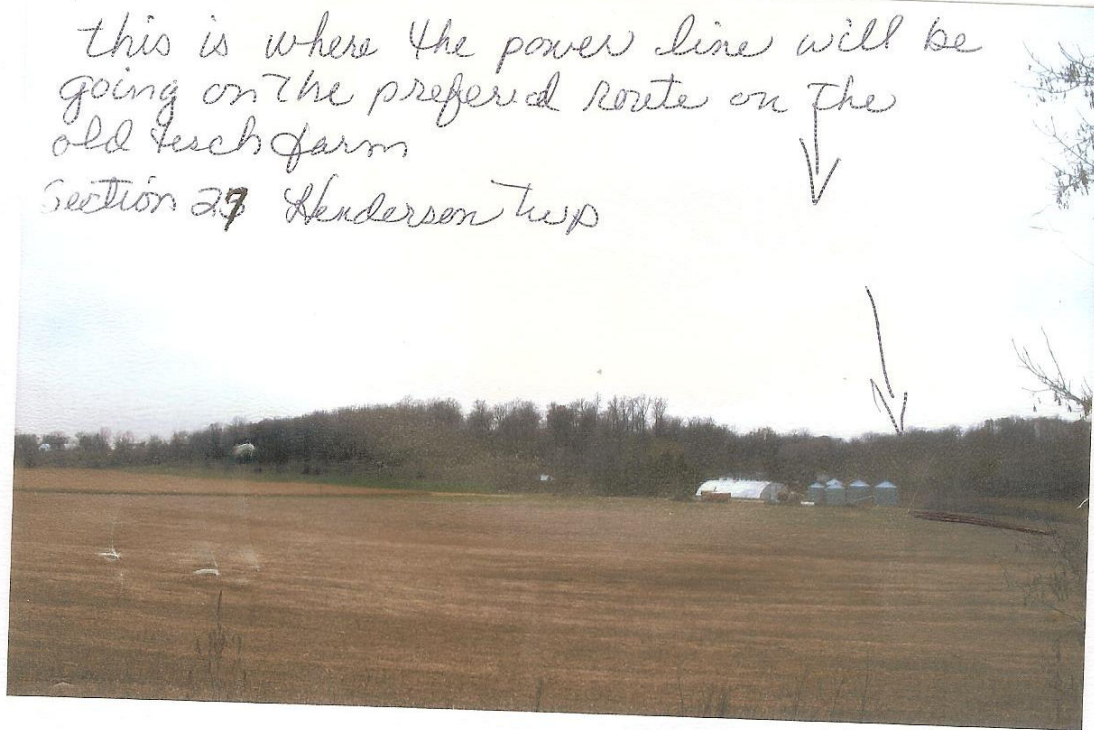

Closer view of Tesch farm - note house behind machine shed

EXHIBIT
333
Public

this is where the power line will be going on the preferred route on the old Tesch farm
Section 29 Henderson Twp

There are 3 homes the line would be between
 200 to 600 ft from homes. Bill Witzany is $\frac{1}{10}$ th of a
 mile and lives in Section 20 Henderson Township
 Meg Paulsons home place Section 28 Henderson Twp.,
 the Pusch farm in section 27 Henderson Twp and
 the line runs along Conley Medegans drive way,
 his home is 30 to 40 feet from his drive