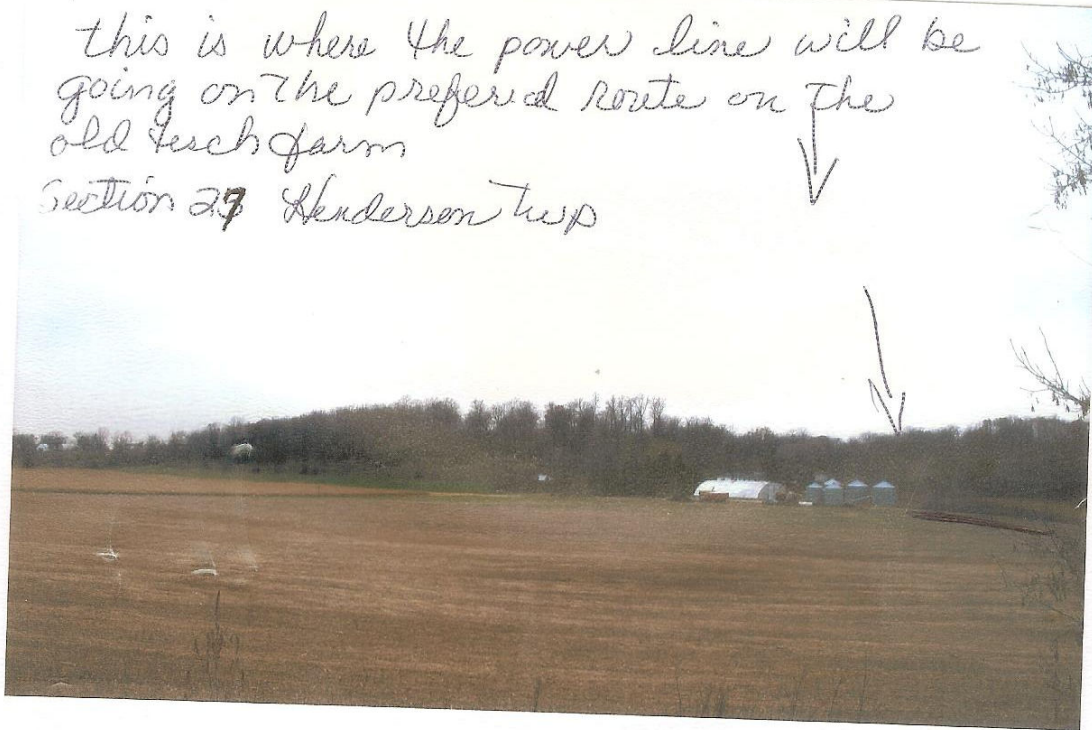

Closer view of Tesch farm - note house behind machine shed

EXHIBIT
333
Public

this is where the power line will be going on the preferred route on the old Tesch farm
Section 29 Henderson Twp

There are 3 homes the line would be between
 200 to 600 ft from homes. Bill Witzany is $\frac{1}{10}$ th of a
 mile and lives in Section 20 Henderson Township
 Meg Paulsons home place Section 28 Henderson Twp.,
 the Pusch farm in section 27 Henderson Twp and
 the line runs along Conley Medegans drive way,
 his home is 30 to 40 feet from his drive